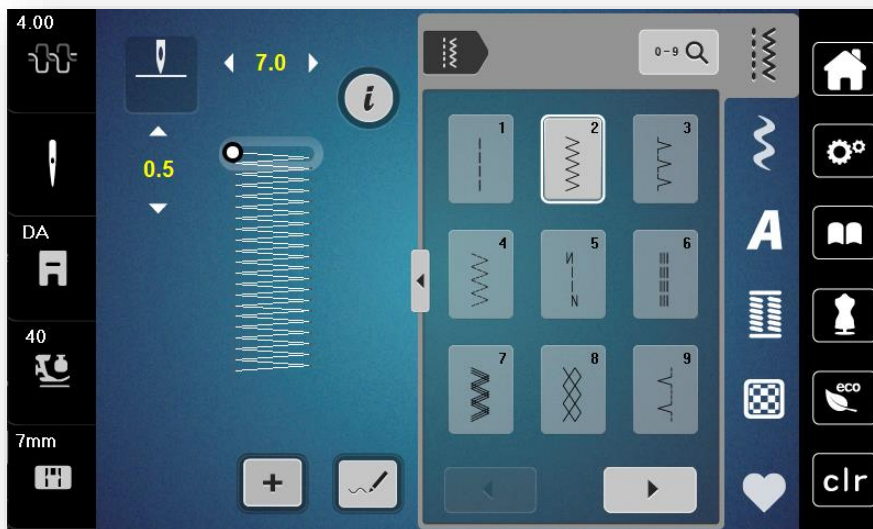

3.2. Thread tension improved (b79)

The thread tension has been improved to achieve better sewing results for satin stitches.