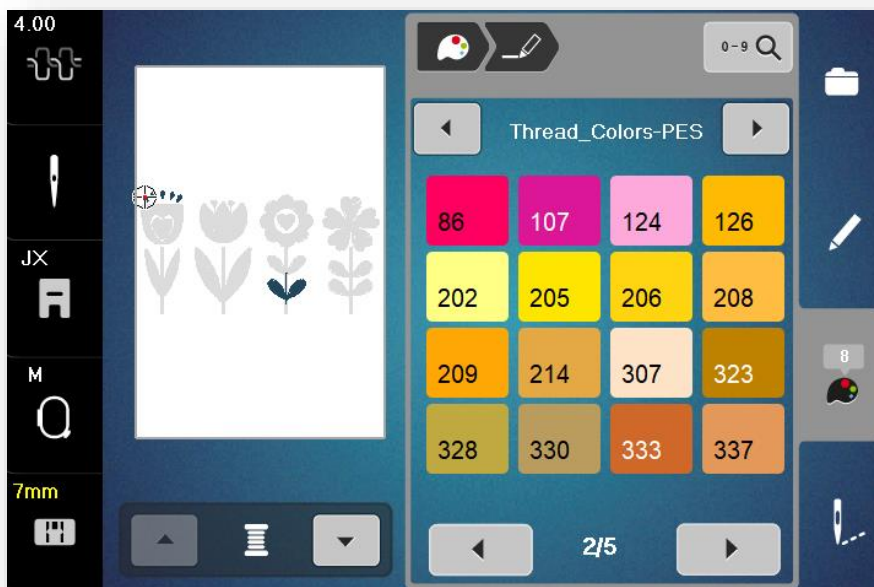

2. Embroidery

2.1. Thread color numbers added for PES (b70, b79)

Thread color numbers have been added to the thread chart "Thread Colors PES".